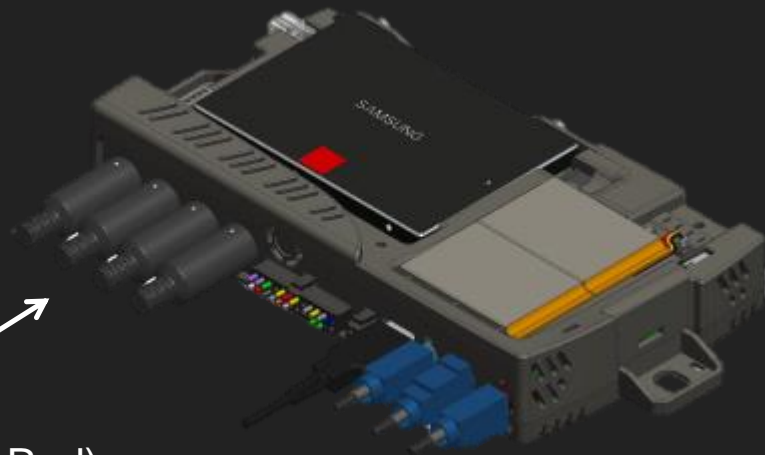

Product

Video System

- 1 to 4 external cameras
 - Small form factor, IP67/IP68, night vision (InfraRed)
 - Envisage unlimited camera options (as per customer application)
 - Form factors
 - Bullet
 - Dome
 - Covert (pin-hole)
- 4-pin MiniDIN Connectors
 - Power, Ground, Video (& support for Audio)

Additional Functionality

- 12 / 24V
- Dual CANBus
 - Convenience CANBus (Security)*
 - Engine Diagnostics CANBus (Telematics)*
 - Mobileye (Computer vision system)*
- Bidirectional audio support
 - External mic / speaker
 - Direct GSM
 - VoIP capable*
- Accelerometer
 - Internal module
 - Impact / Crash / Harsh Acceleration
- Hard wired triggers
 - 4x Input
 - Exception panic / record button
 - 2x Output
- 720 Tethered Alcohol Breathalyser (TAB)
 - Hard wired
 - Fail events
 - Sample events
 - Random sample events
 - Serial interface*

Product

Communication

- External active GSM / GPS / WI-FI 3-in-1 combo antenna
 - Automotive Fakra connectors
- GSM
 - HSUPA
 - Real time video streaming H.264
 - 7.2Mbps down | 5.72Mbps up
- WI-FI
 - Client Mode (default)
 - Non time critical events upload
 - Download at depot
 - 802.11n
 - Hotspot Mode
 - Installer configuration