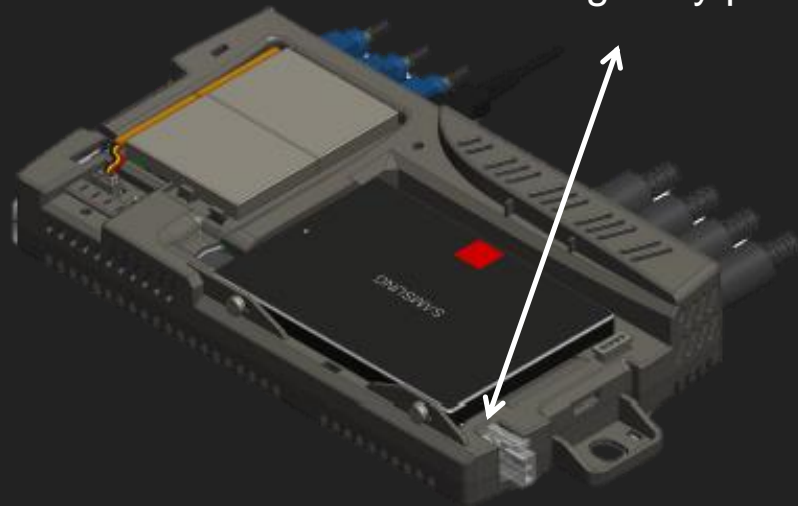

Product

Backup Battery

- Internal Battery Backup
  - 7.4V 900 mAh LiPo
  - Full functionality: ~30minutes
  - Critical Graceful Shutdown (SSD)
  - Alert Messages

- External Battery Backup
  - Charged by product