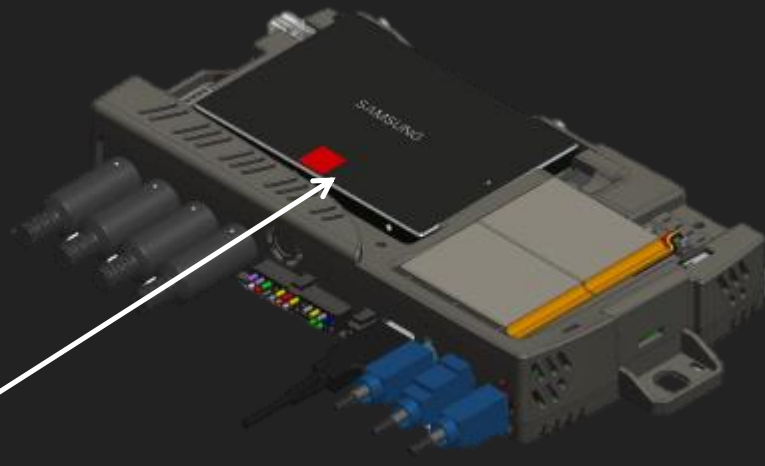

Additional Functionality

- 12 / 24V
- Dual CANBus
 - Convenience CANBus (Security)*
 - Engine Diagnostics CANBus (Telematics)*
 - Mobileye (Computer vision system)*
- Bidirectional audio support
 - External mic / speaker
 - Direct GSM
 - VoIP capable*
- Accelerometer
 - Internal module
 - Impact / Crash / Harsh Acceleration
- Hard wired triggers
 - 4x Input
 - Exception panic / record button
 - 2x Output
- 720 Tethered Alcohol Breathalyser (TAB)
 - Hard wired
 - Fail events
 - Sample events
 - Random sample events
 - Serial interface*

Product

Communication

- External active GSM / GPS / WI-FI 3-in-1 combo antenna
 - Automotive Fakra connectors
- GSM
 - HSUPA
 - Real time video streaming H.264
 - 7.2Mbps down | 5.72Mbps up
- WI-FI
 - Client Mode (default)
 - Non time critical events upload
 - Download at depot
 - 802.11n
 - Hotspot Mode
 - Installer configuration

GNSS

- Full tracking functionality
 - Buffered data
 - GPS module on board
 - Location meta-stamped video

Product

Storage

- 2.5" 128GB SSD to 1TB SSD
 - Continuous recording
 - Buffered Video storage
 - Buffered Tracking Data storage
- MicroSD card*
 - Where continuous recording is not required
 - Breathalyzer market
 - Mirror critical SSD data (redundancy)