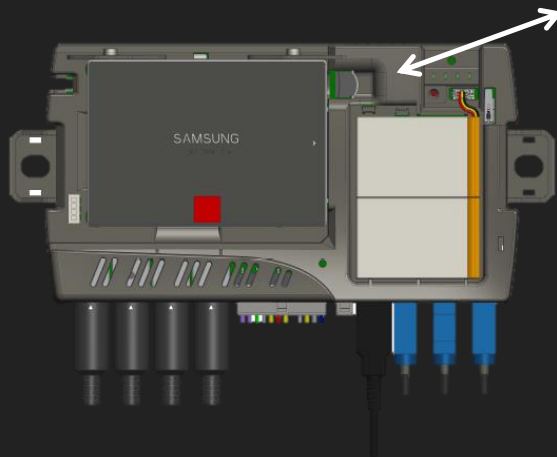

Product

Communication

- External active GSM / GPS / WI-FI 3-in-1 combo antenna
 - Automotive Fakra connectors
- GSM
 - HSUPA
 - Real time video streaming H.264
 - 7.2Mbps down | 5.72Mbps up
- WI-FI
 - Client Mode (default)
 - Non time critical events upload
 - Download at depot
 - 802.11n
 - Hotspot Mode
 - Installer configuration

GNSS

- Full tracking functionality
 - Buffered data
 - GPS module on board
 - Location meta-stamped video

Product

Storage

- 2.5" 128GB SSD to 1TB SSD
 - Continuous recording
 - Buffered Video storage
 - Buffered Tracking Data storage
- MicroSD card*
 - Where continuous recording is not required
 - Breathalyzer market
 - Mirror critical SSD data (redundancy)

Product

Backup Battery

- Internal Battery Backup
 - 7.4V 900 mAh LiPo
 - Full functionality: ~30minutes
 - Critical Graceful Shutdown (SSD)
 - Alert Messages

- External Battery Backup
 - Charged by product