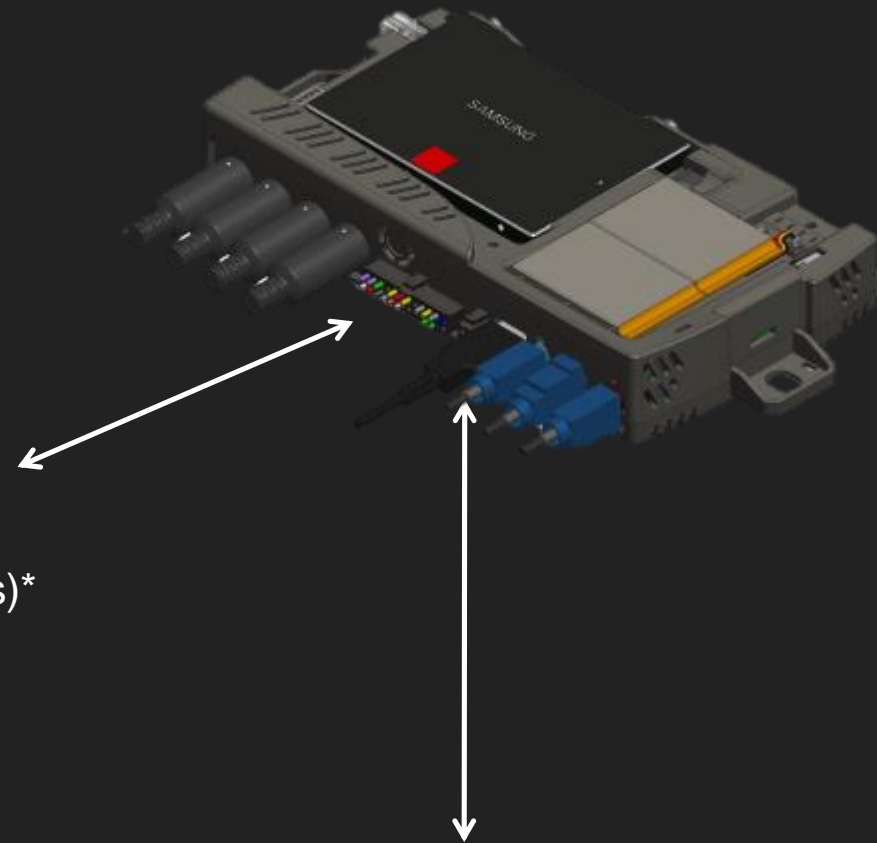

Product

Video System

- 1 to 4 external cameras
 - Small form factor, IP67/IP68, night vision (InfraRed)
 - Envisage unlimited camera options (as per customer application)
 - Form factors
 - Bullet
 - Dome
 - Covert (pin-hole)
- 4-pin MiniDIN Connectors
 - Power, Ground, Video (& support for Audio)

Additional Functionality

- 12 / 24V
- Dual CANBus
 - Convenience CANBus (Security)*
 - Engine Diagnostics CANBus (Telematics)*
 - Mobileye (Computer vision system)*
- Bidirectional audio support
 - External mic / speaker
 - Direct GSM
 - VoIP capable*
- Accelerometer
 - Internal module
 - Impact / Crash / Harsh Acceleration
- Hard wired triggers
 - 4x Input
 - Exception panic / record button
 - 2x Output
- 720 Tethered Alcohol Breathalyser (TAB)
 - Hard wired
 - Fail events
 - Sample events
 - Random sample events
 - Serial interface*

Product

Communication

- External active GSM / GPS / WI-FI 3-in-1 combo antenna
 - Automotive Fakra connectors
- GSM
 - HSUPA
 - Real time video streaming H.264
 - 7.2Mbps down | 5.72Mbps up
- WI-FI
 - Client Mode (default)
 - Non time critical events upload
 - Download at depot
 - 802.11n
 - Hotspot Mode
 - Installer configuration

GNSS

- Full tracking functionality
 - Buffered data
 - GPS module on board
 - Location meta-stamped video

Product

Storage

- 2.5" 128GB SSD to 1TB SSD
 - Continuous recording
 - Buffered Video storage
 - Buffered Tracking Data storage
- MicroSD card*
 - Where continuous recording is not required
 - Breathalyzer market
 - Mirror critical SSD data (redundancy)